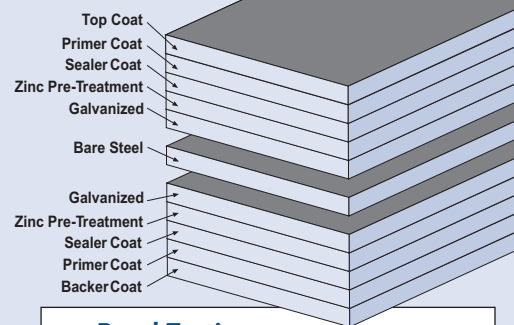

Multiple layers of protection